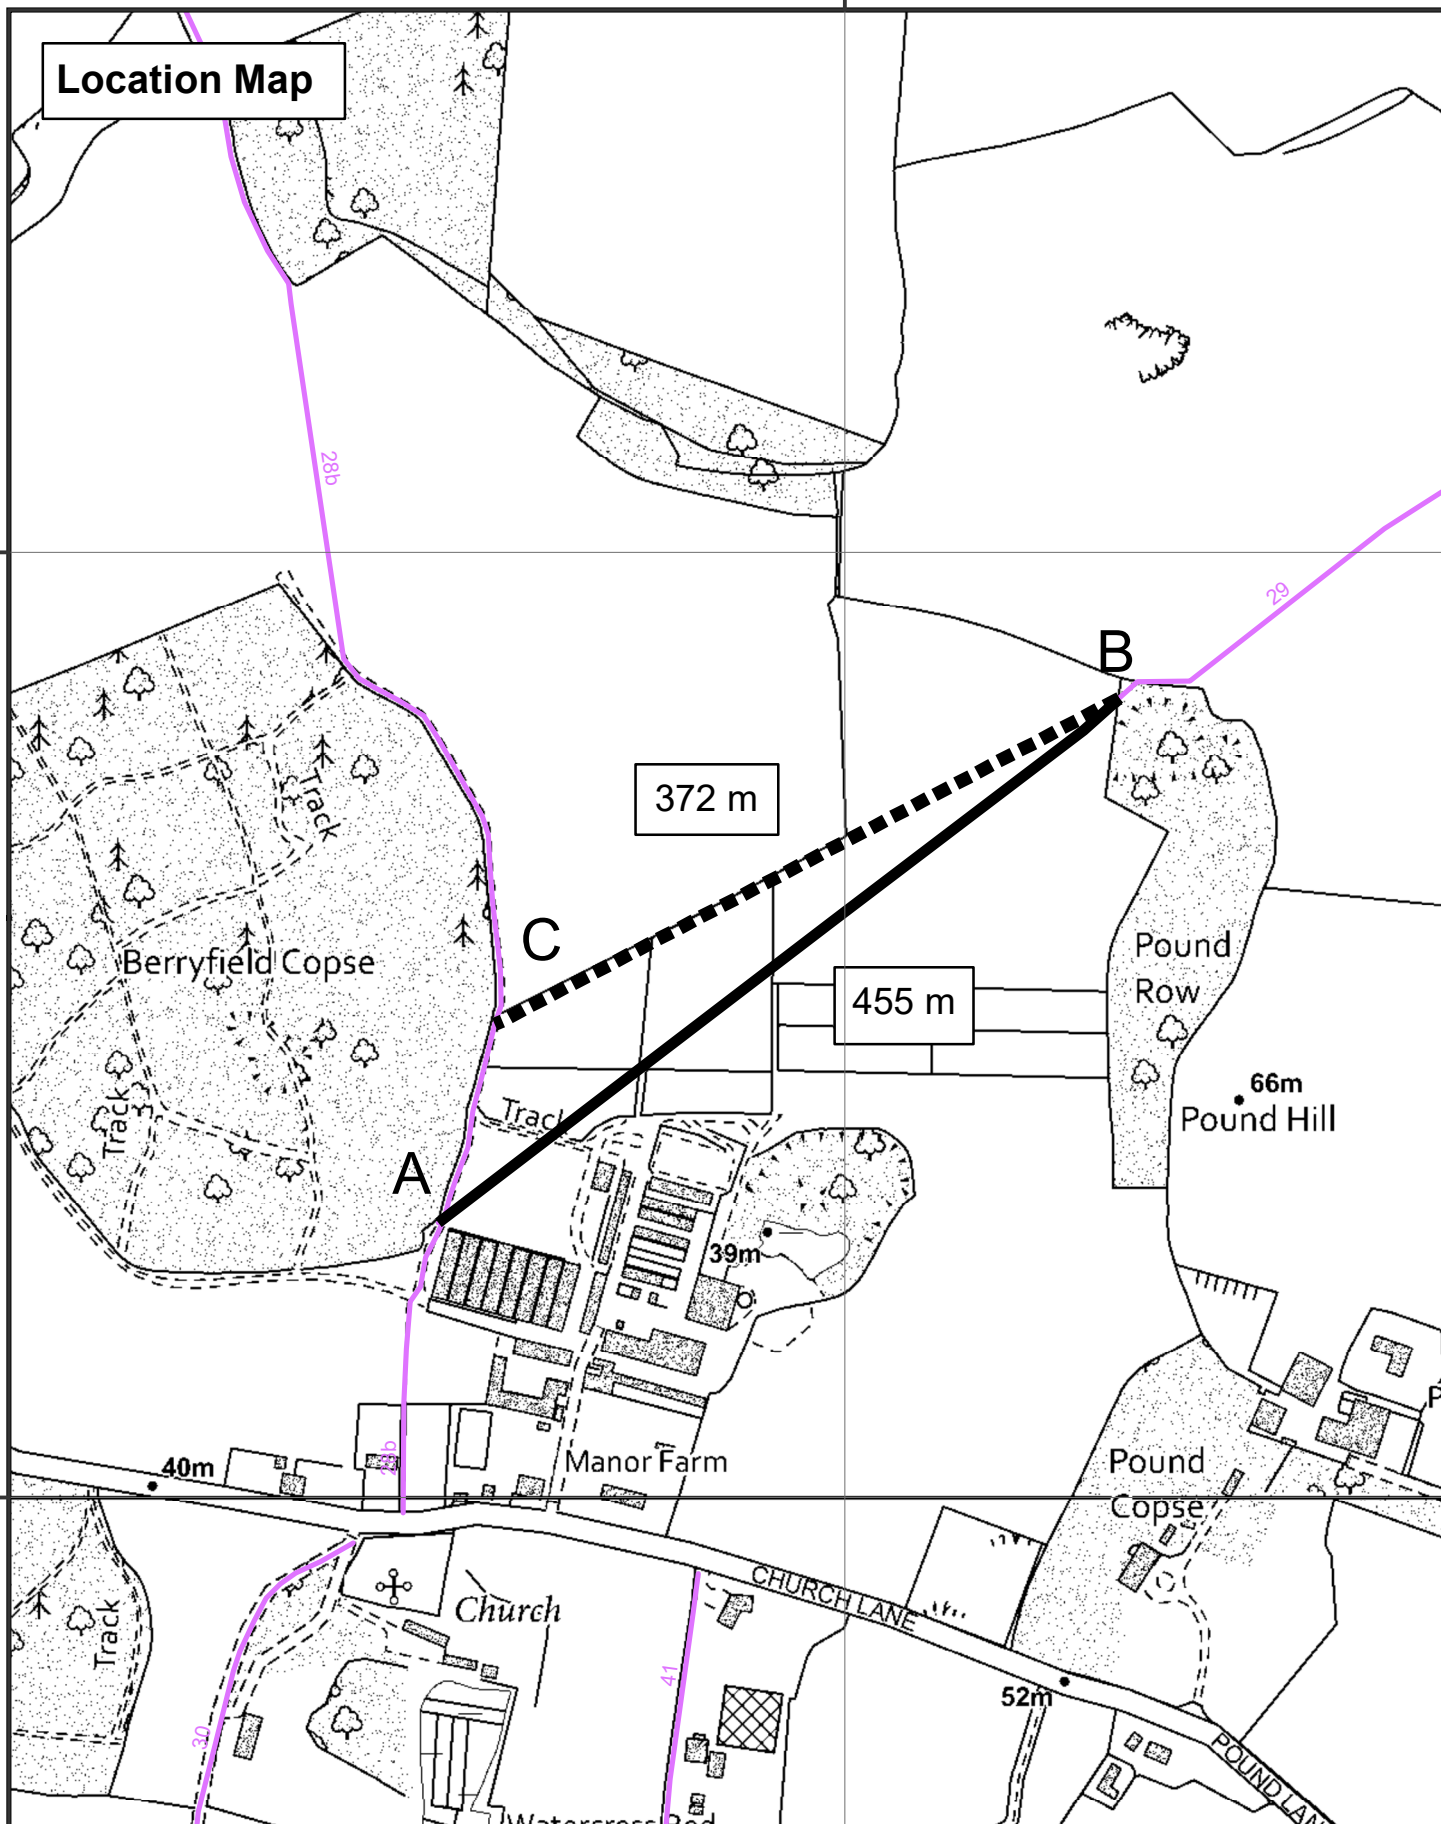

Location Map

123500

123500

123000

123000

Hampshire County Council

Application for a Dedication of Public Footpath in Sherfield English, Extinguishment of Part of Sherfield English Footpath 29

LEGEND

-  Public Footpath
-  Footpath to be Extinguished
-  Footpath to be Added

Countryside Access Team  
Culture, Communities & Business Services  
Castle Avenue  
Winchester, SO23 8UL

1:4,000

© Crown copyright and database rights 2020 Ordnance Survey [100019180]. You are permitted to use this data solely to enable you to respond to, or interact with, the organisation that provided you with the data. You are not permitted to copy, sub-licence, distribute or sell any of this data to third parties in any form.